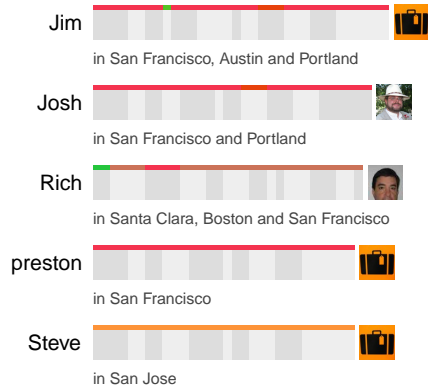

# 2008 Personal annual report for Stephen O'Grady

You took 48 trips in 2008, which added up to 115,365 km or 31% of the distance to the moon.

In 2008, you mostly coincided with:

In 2008, you spent

You have 150 travellers in your network. They travelled a total of 9,788,696 km in 2008, and everyone on Dopplr travelled a total of 1331.4 million km or 8.9 AU in 2008: the approximate distance to Saturn from the Earth as of January 2009.

Your personal velocity for 2008 was 13.16 km/h, which is about the same as a house mouse.

The 5 most popular cities in your network are San Francisco, London, New York, Menlo Park and Portland.

The furthest distance you travelled was to Wellfleet (4,430 km from San Francisco). The shortest distance you travelled was to Portland (44 km from Georgetown), which is the 320th most popular city on Dopplr.

The Dopplr Raumzeitgeist: Where Stephen has been

You spent the longest in San Francisco, Maggie Chen has a tip:

Kitaro, on Geary, for cheap and fresh sushi. Naan n Curry, on Irving, for cheap and spicy Indian food. Shalimar (I prefer the Polk location), also for Indian. See more on the city page for San Francisco on Dopplr.